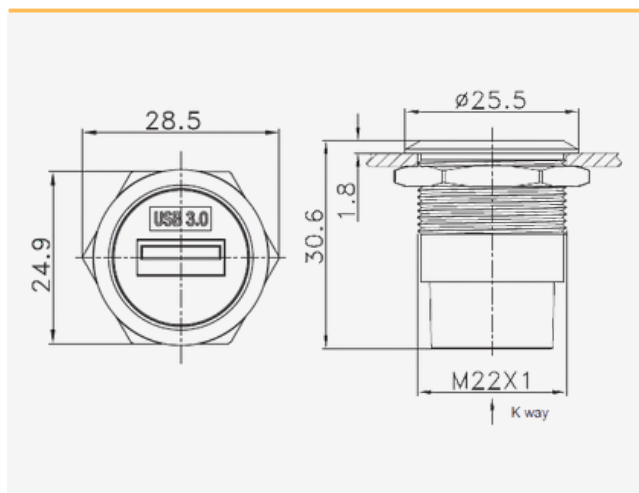

ST-LW Series

USB Panel Mount Couplers

Available Product Types

Part Number	Connection Type	External Connection	Internal Connection	Colour
ST-LW027-BK	USB-C	Female Socket	Female Socket	Black
ST-LW027-SL	USB-C	Female Socket	Female Socket	Silver
ST-LW028-BK	Dual USB-A	Female Socket	Female Socket	Black
ST-LW028-SL	Dual USB-A	Female Socket	Female Socket	Silver
ST-LW015-BK	USB-A	Female Socket	Female Socket	Black
ST-LW015-SL	USB-A	Female Socket	Female Socket	Silver
ST-LW015A-BK	USB-A	Female Socket	Male 250mm Pigtail Plug	Black
ST-LW015A-SL	USB-A	Female Socket	Male 250mm Pigtail Plug	Silver

ST-LW