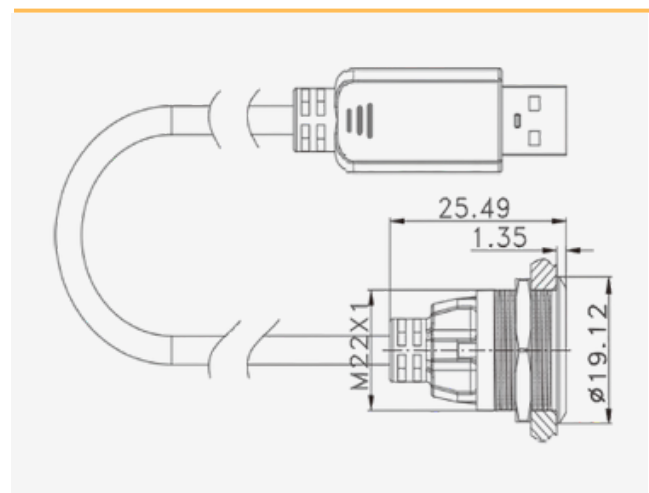

ST-LW Pigtail