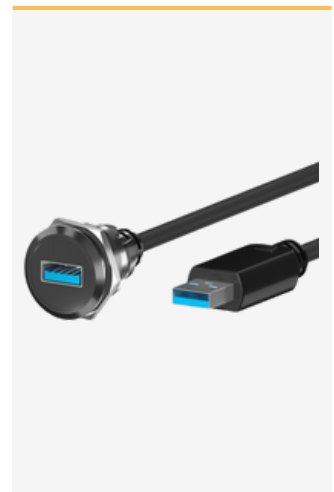

ST-LW015A-BK